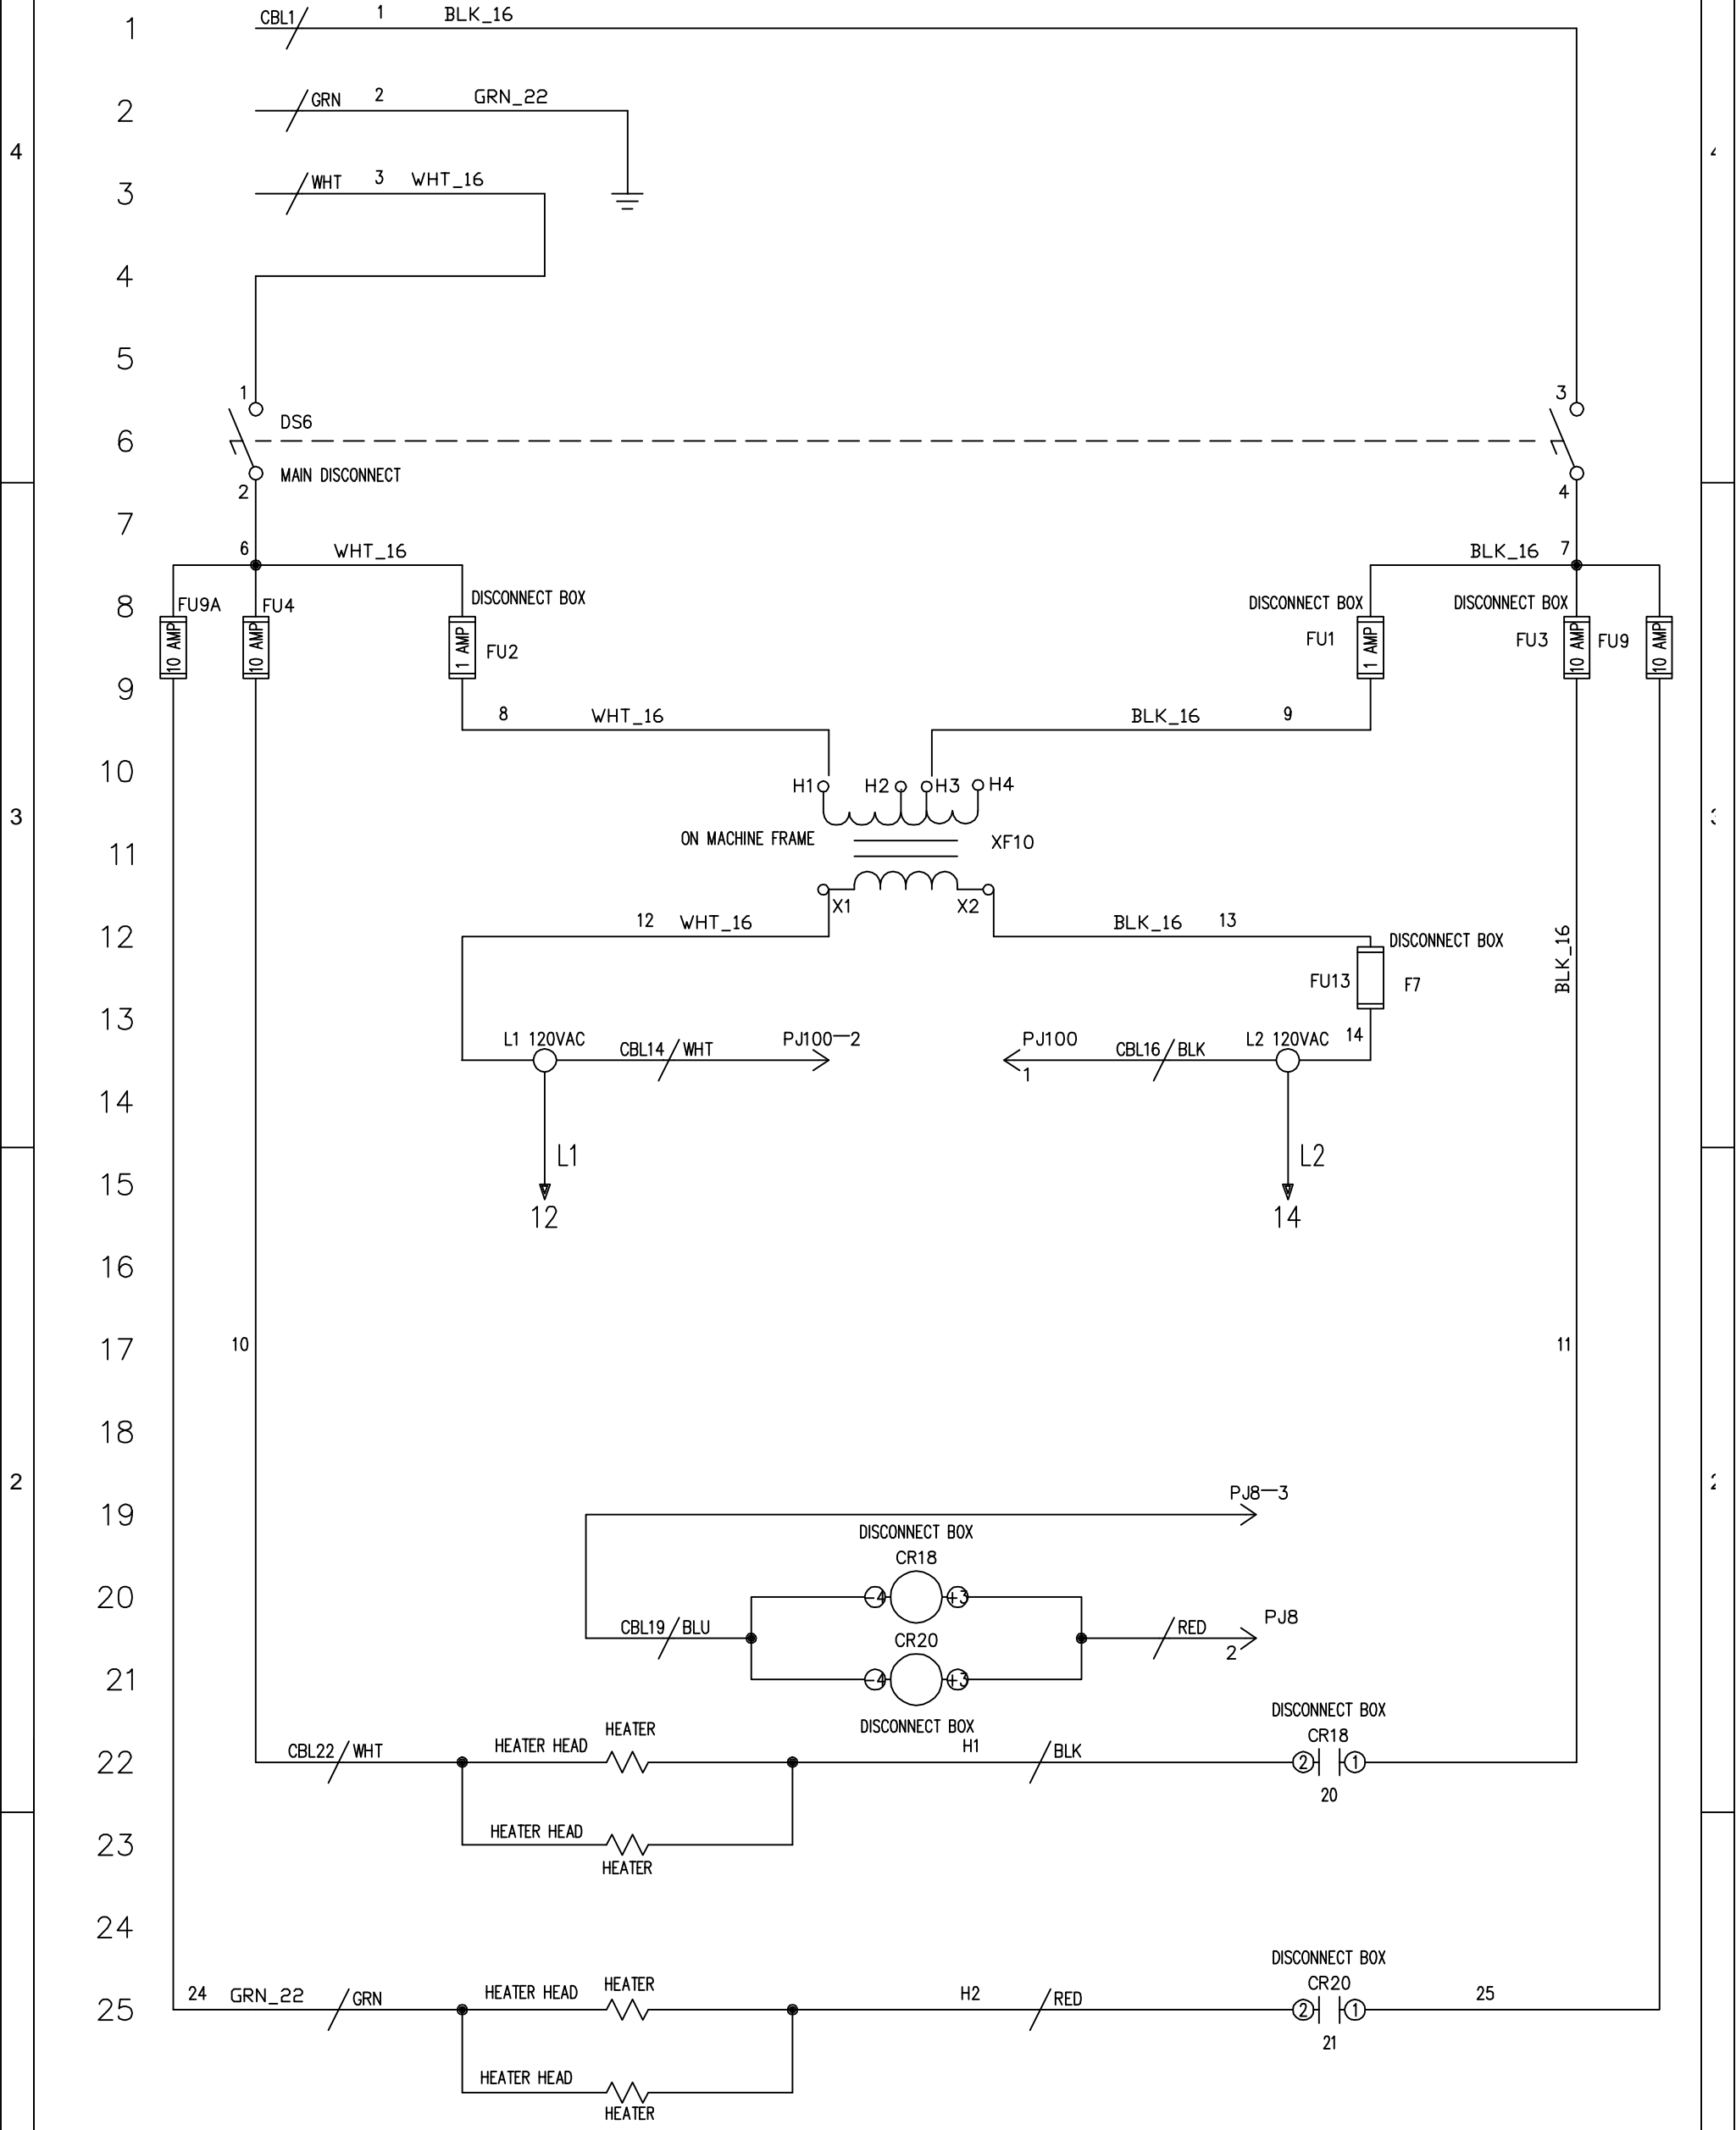

REV	DATE	CHANGE	TR NO.	REV BY.

S:\AFMMachines\19000 Hot Stamp Control Box\19000 Omrno_Electrical_Drawings_with_Disconnect\19003_220vac_Disconnect\19003-001.dwg

AFM ENGINEERING, INC.
 1313 E. Borchard Ave
 Santa Ana, CA 92705

TITLE: 19003-001
 19003-001.dwg
 220vac DISCONNECT BOX

DRAWING NO. SHEET OF 2

DESIGNED BY: IRWIN
 DRAWN BY: 12-21-2013
 CHECKED BY:
 APPROVED BY: