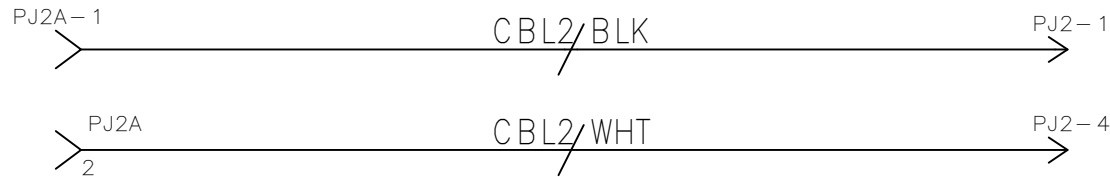

AFM PART NO 104504
 Control Box Cable 2
 HEAD SOLENOID CABLE

REVISIONS

HEAD SOLENOID CABLE 6 FOOT

S:\AFMMachines\19000 Hot Stamp Control Box\19002_Control_Box_Cables\19002-002-Control_Box_Cables.dwg

1313 E. Borchard Ave
 Santa Ana, CA 92705